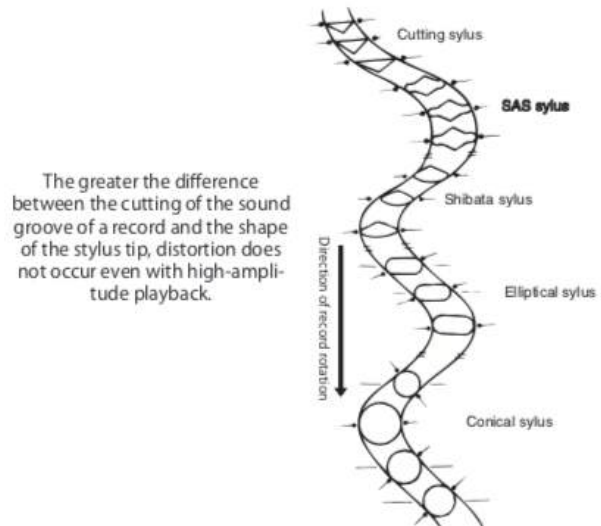

Synthetic Diamonds refer to diamonds that are artificially created and possess the same chemical composition, crystal structure, as well as optical and physical properties as natural diamonds.

In contrast to Natural Diamonds (ND), which are formed naturally and can vary in hardness from one individual to another, synthetic diamonds are referred to as Synthetic Diamonds (SD) because they offer the advantage of consistent hardness.

	Point contact stylus		Line contact stylus
	Conical stylus 0.7mil	Elliptical stylus 0.3mil x 0.7mil	SAS stylus
Front View			
Cross-sectional view			
Contact with records			
Contact surface	23.4 µm²	20.6 µm²	62.1 µm²
L1 / L2	1	1.8	9